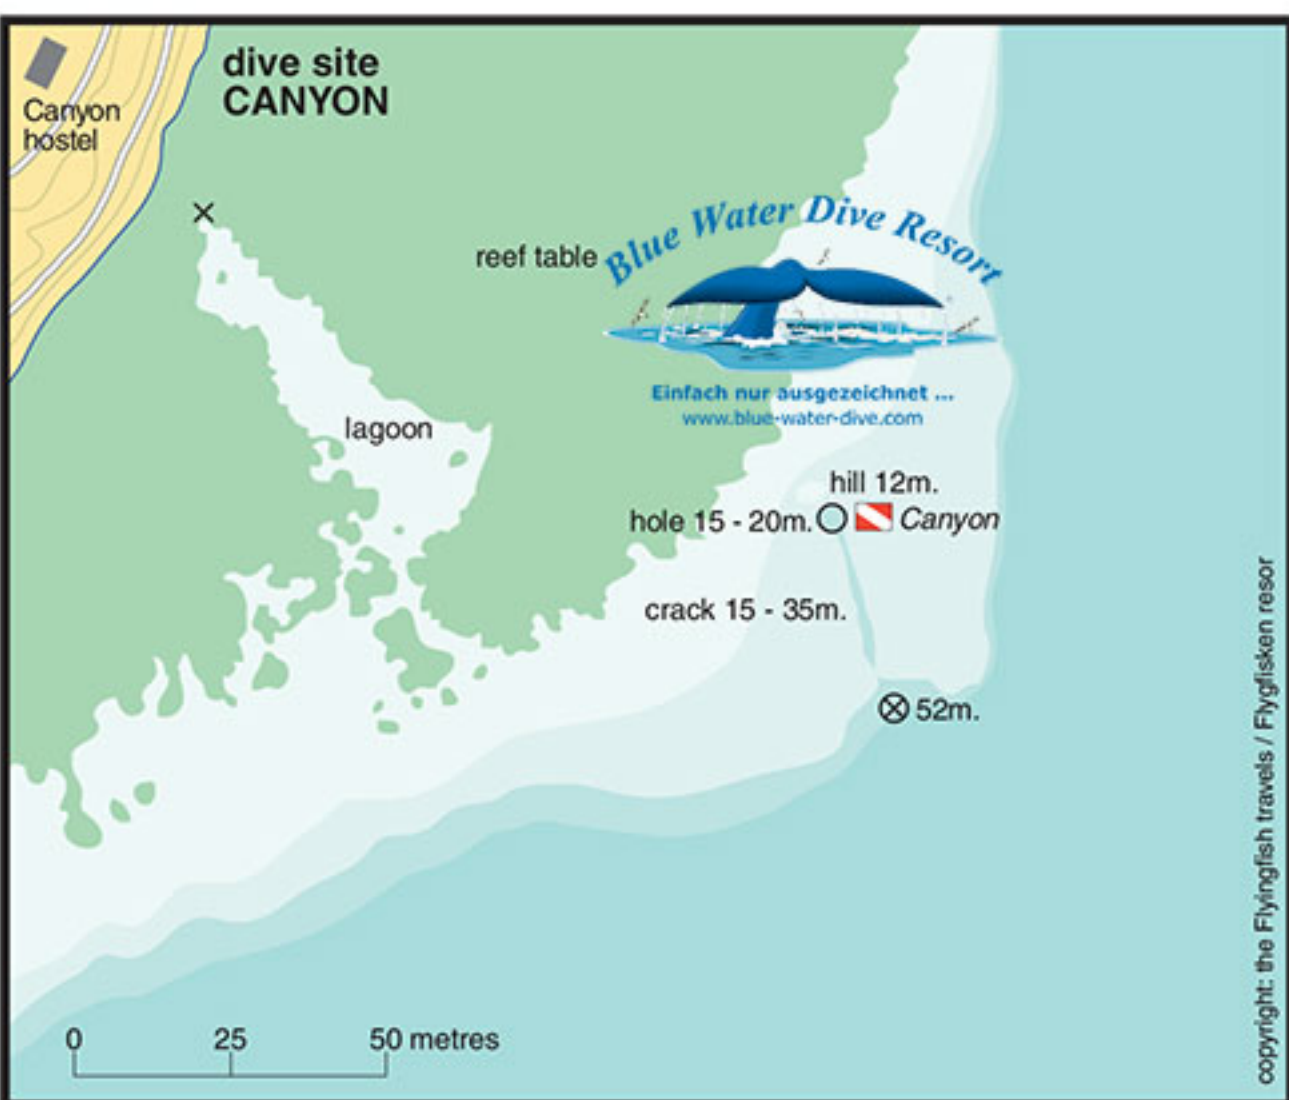

dive sites
THE BELL, BLUE HOLE & CANYON
 map EGs07

- ✕ dive entrance
- beginning of Canyon
- ⊗ deep-end of Canyon

copyright: the Flyingfish travels / Flyglisken resor

copyright: the Flyingfish travels / Flyglisken resor