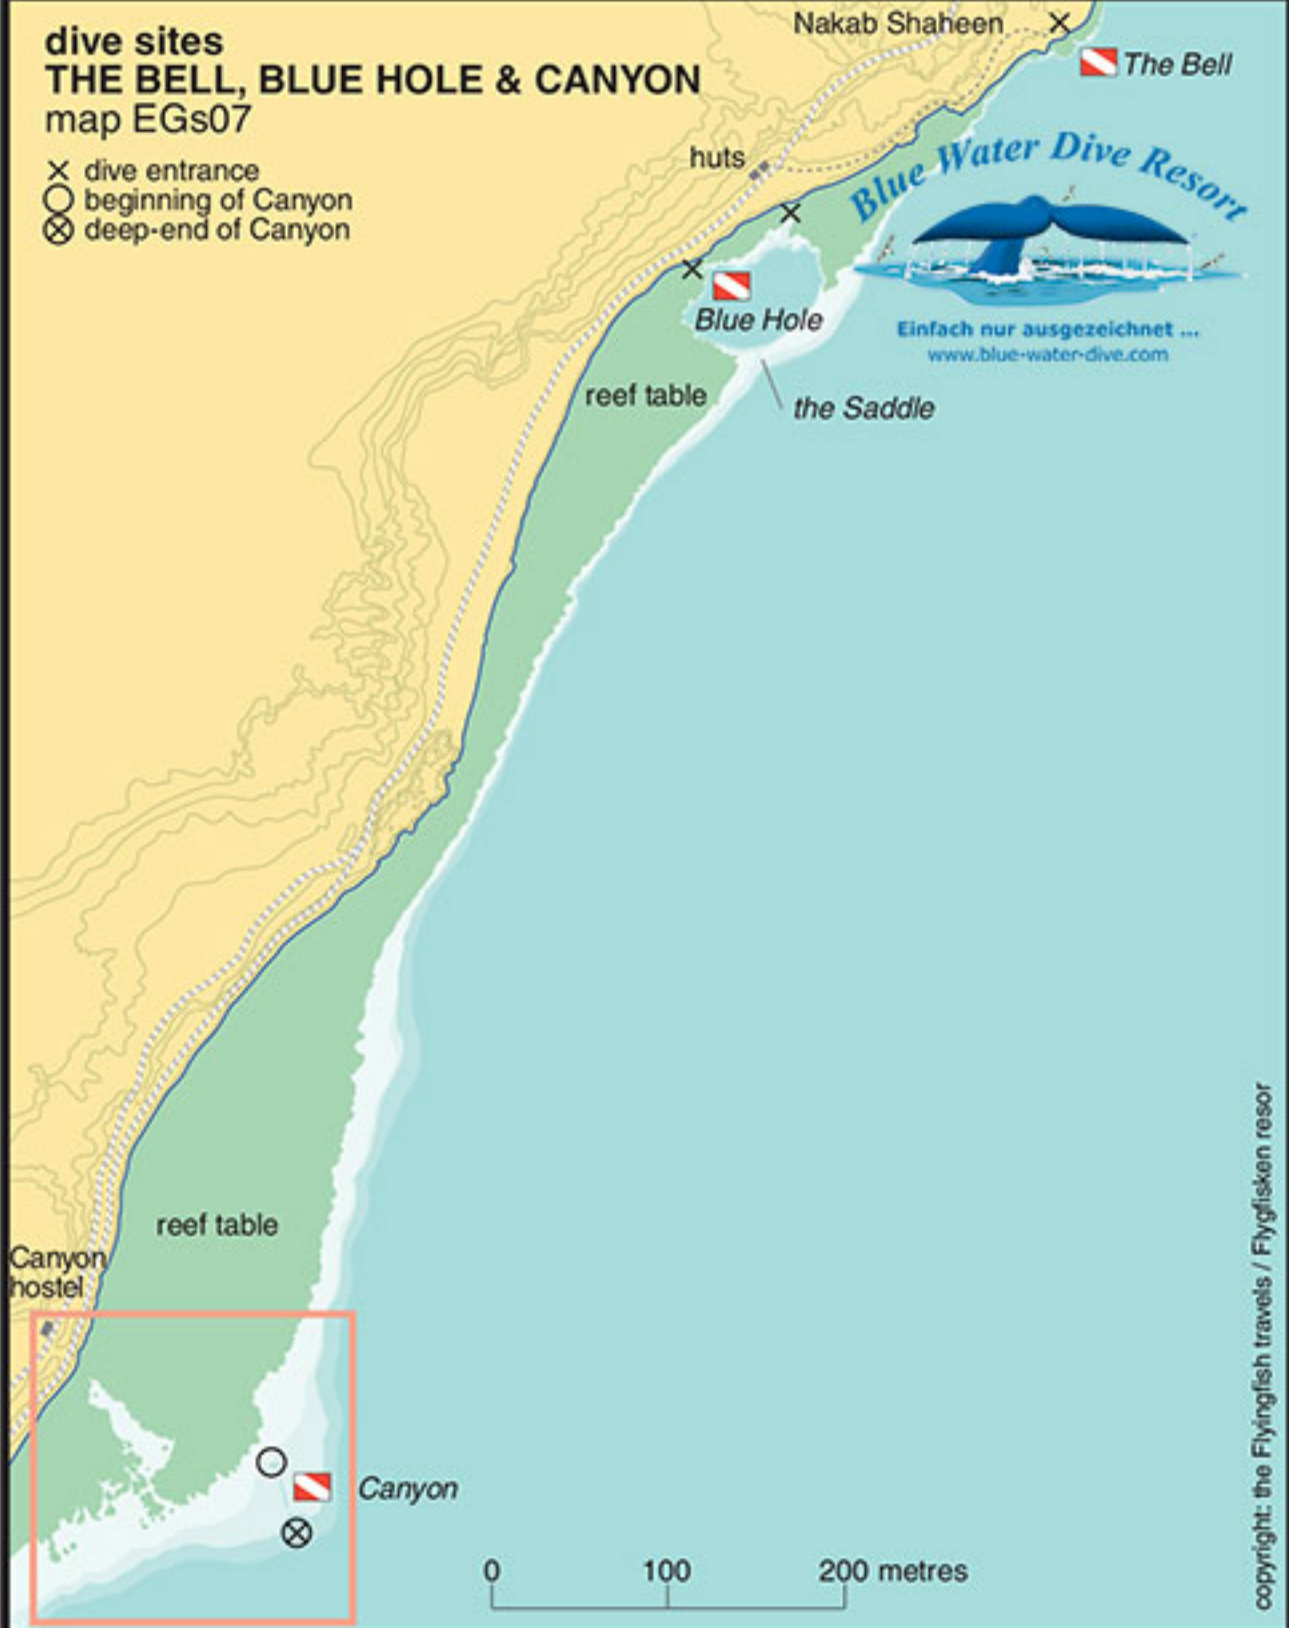

dive sites
THE BELL, BLUE HOLE & CANYON
 map EGs07

- ✕ dive entrance
- beginning of Canyon
- ⊗ deep-end of Canyon

copyright: the Flyingfish travels / Flyglisken resor

copyright: the Flyingfish travels / Flyglisken resor