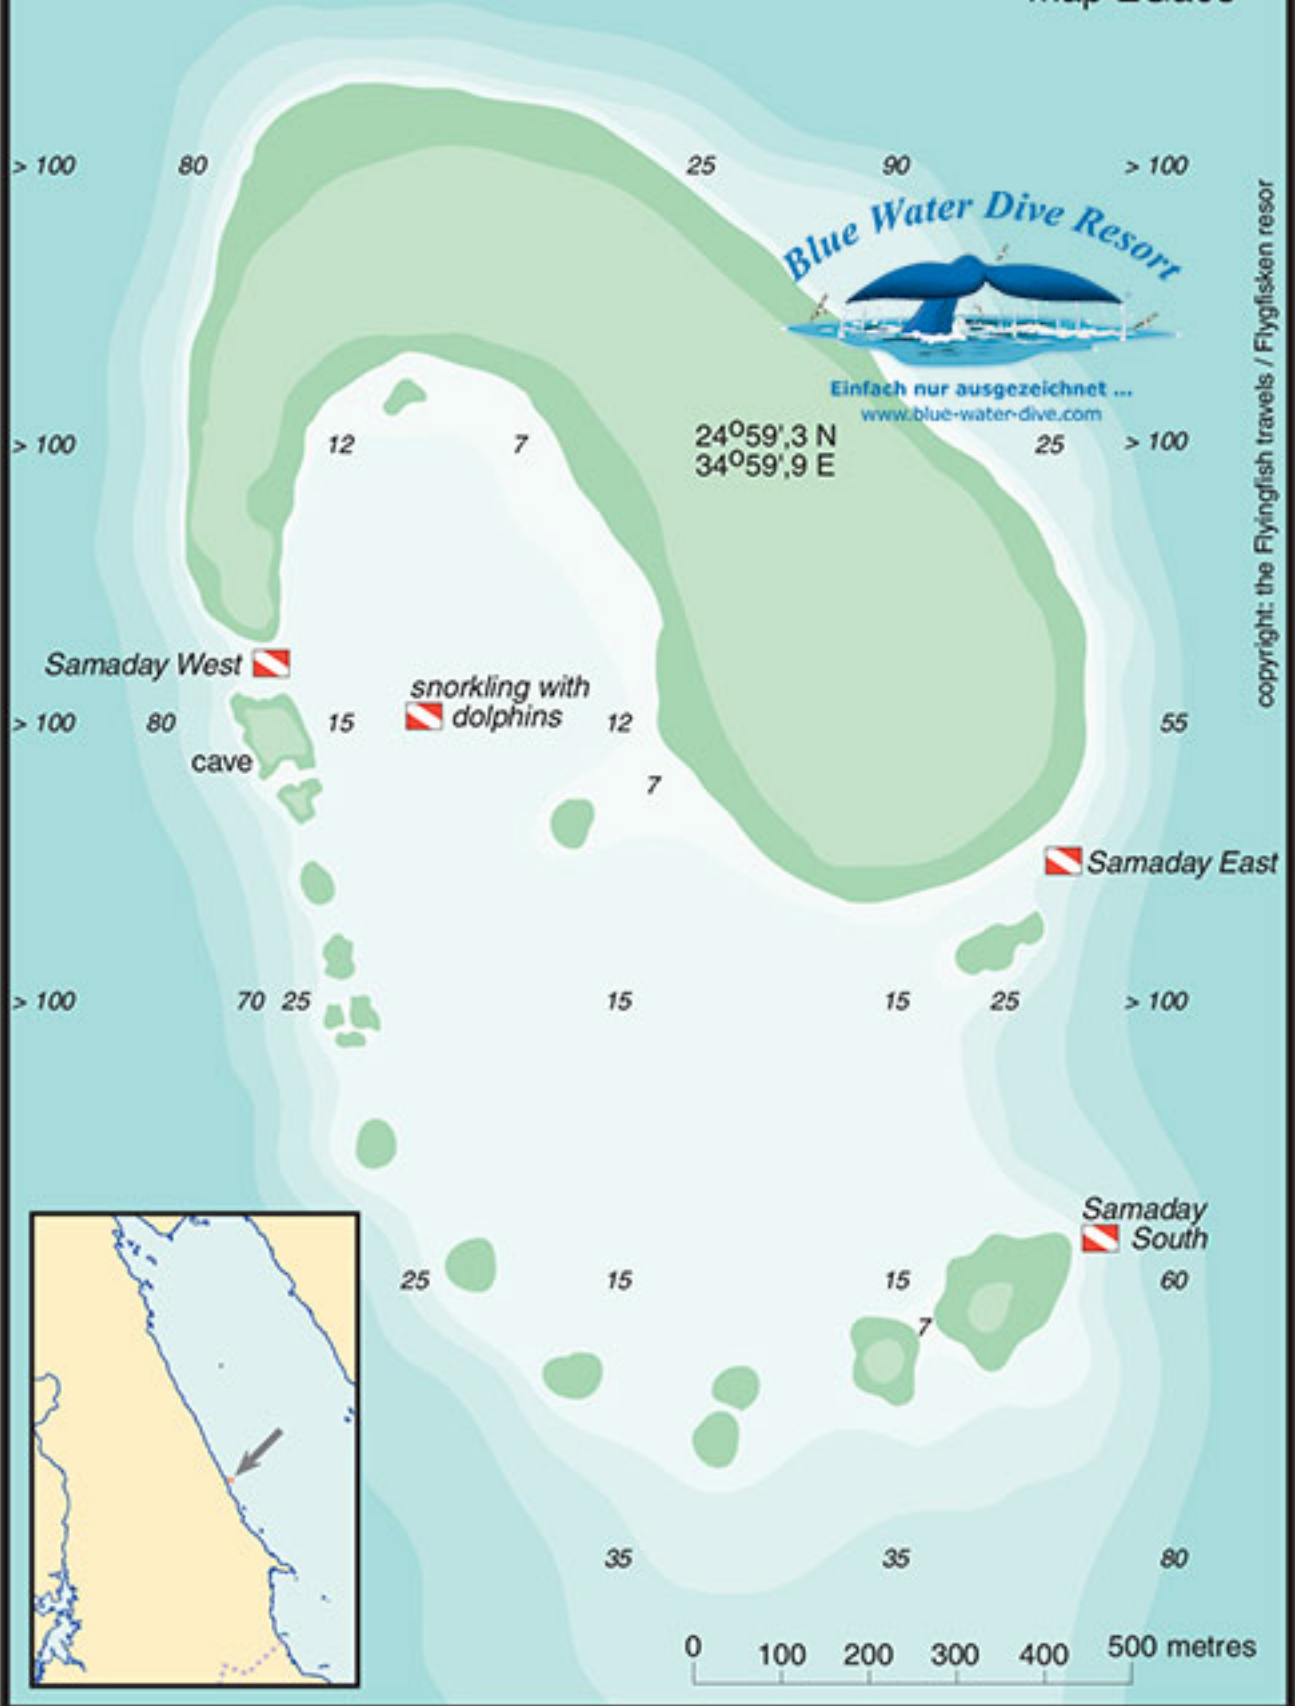

dive sites SHÁB SAMADAY 'DOLPHIN HOUSE'  
map EGa08

copyright: the Flyingfish travels / Flygfisken resor